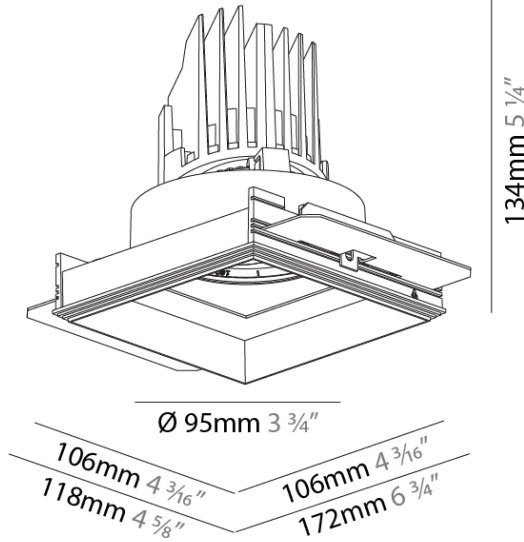

ELECTRICAL

Lamp Type: LED (Zhaga Standard)
Input Wattage (W): 13.2 / 16.5
Total Output Wattage (W): 12.1 / 14.7
Dimming: Tri-Mode (Non-Dimming and Phase Dimming (120Vac only) and 0-10V Dimming)
Driver Included: No
Driver Location: Recessed Housing
Driver Type: Constant Current - Universal
Driver Class: Class 2
Housing: See components
Input Voltage (V): 120 - 277
Constant Current (MA): 350

LED

Number of LEDs: 1
Color Temperature (°K): 2700 / 3000 / 3500 / 4000
Max. Delivered Lumen (lm): 850 / 950 / 1019 / 1040
Nominal Lumen (lm): 960 / 1070 / 1156 / 1180
CRI: >90 CRI
Efficiency (%): 88.5
Lamp Life (hrs): 50000
Upon Request: RGB-W Tunable White Special Color Temperature
Special LED

OPTICAL

Reflector?: 10
Adjustability: Rotational 355°; Tilt 30°
Upon Request: Special Beam Angles

RATINGS AND CERTIFICATIONS

© 2024 ZANEEN INC. 888-3382, F 416-247-9319, www.zaneen.com

Available for international specifications by adding "INT" at the end of the existing Model #. For assistance on 'custom' specifications, contact zteam@zaneen.com.
In a constant effort to supply the best product, we reserve the right to change specifications or materials without notice. The most recent specification sheets are found at zaneen.com
IP rating: IP20