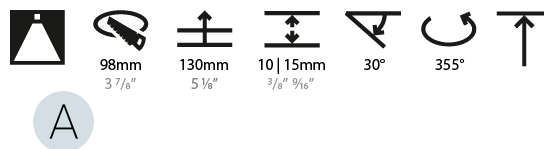

PHYSICAL

Shape: Square
Length (mm): 107
Length (in): 4 ³/₁₆"
Width (mm): 107
Width (in): 4 ³/₁₆"
Depth (mm): 112
Depth (in): 4 ⁷/₁₆"
Ceiling Thickness (mm): 10 / 12.5 / 15
Ceiling Thickness (in): 3/8 or 1/2 or 9/16
Min. Recessing Depth (mm): 130
Min. Recessing Depth (in): 5 ¹/₈"
Light Distribution: Adjustable / Downlight
Weight (kg): 0.479
Weight (lbs): 1.06
Fixture Finish: SSR / BKV / CWI / CRY / HAB / LAG / UFT / ITA / RUA / RUR / MIC / FTG / MYG / TWT / LOD / PUS / FRO / FUP / KIA / POP / BLS / SPG / MEY / GOH / GUM / CHC / COM / ABZ / JAG / OBR / MOS / ROR
Fixture Material: Aluminum Die Cast
Cut-out Measurements: 98mm / 3 7/8"

ELECTRICAL

Lamp Type: LED (Zhaga Standard)
Input Wattage (W): 13.2 / 16.5
Total Output Wattage (W): 12 / 14
Dimming: Tri-Mode (Non-Dimming and Phase Dimming (120Vac only) and 0-10V Dimming)
Driver Included: No
Driver Location: Recessed Housing
Driver Type: Constant Current - Universal
Driver Class: Class 2
Housing: See components
Input Voltage (V): 120 - 277
Constant Current (MA): 350

LED

Number of LEDs: 1
Color Temperature (°K): 2700 / 3000 / 3500 / 4000
Max. Delivered Lumen (lm): 850 / 950 / 1019 / 1040
Nominal Lumen (lm): 960 / 1070 / 1156 / 1180
CRI: >90 CRI
Lamp Life (hrs): 50000

OPTICAL

Reflector°: 10
Adjustability: Rotational 355°; Tilt 30°

RATINGS AND CERTIFICATIONS

Certified By: Certified for North American Standards
IP rating: IP20